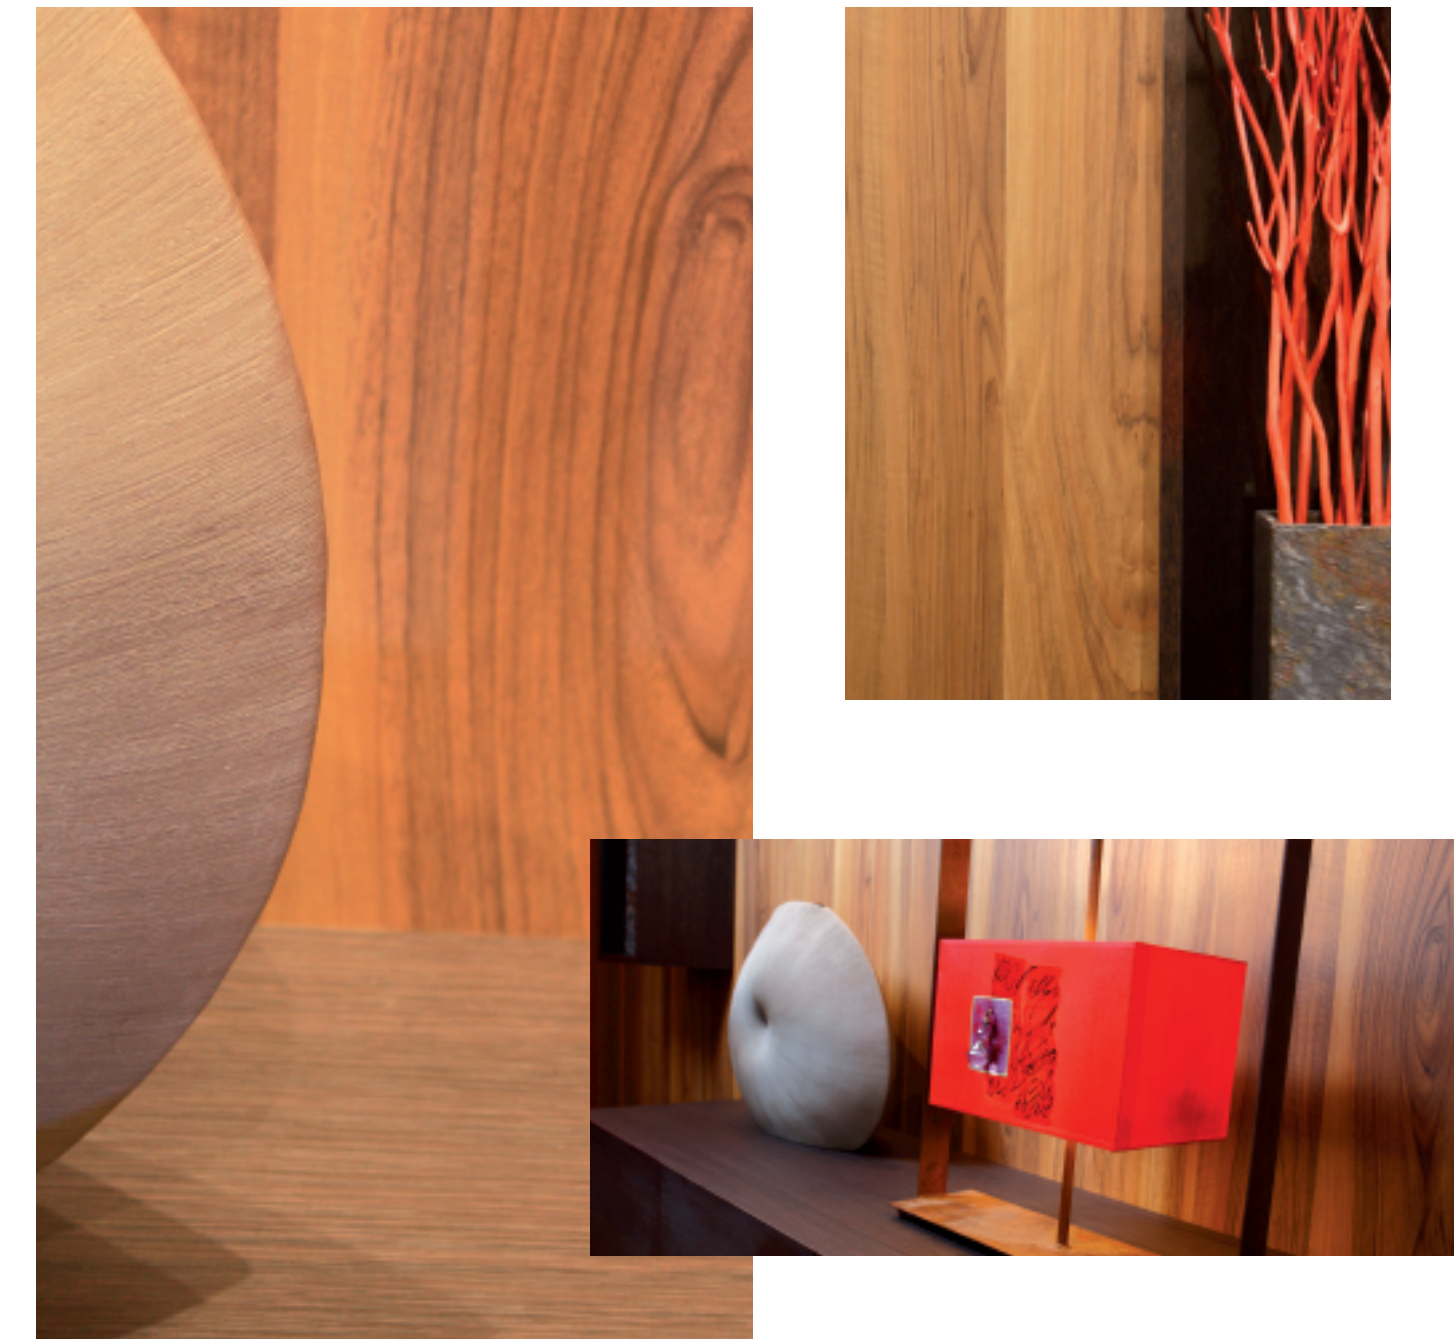

polyrey
A WILSONART COMPANY
www.polyrey.com