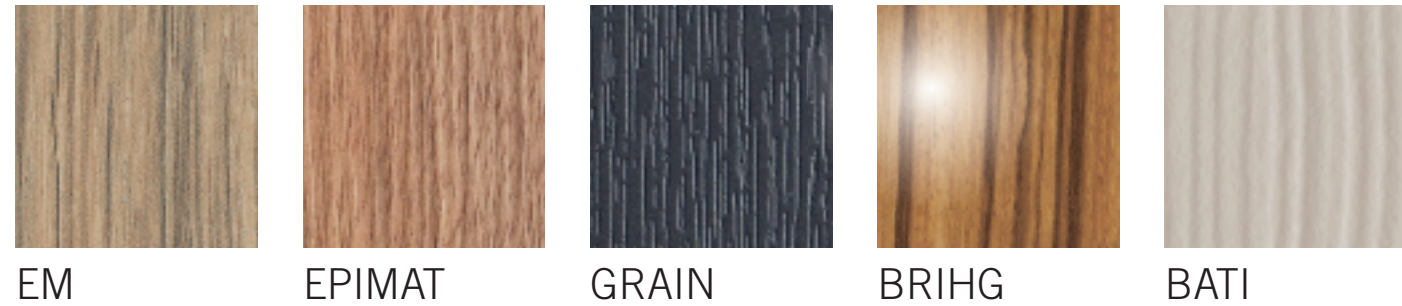

5 surface finishes

EM With a matt appearance offering a coarse, rough feel, it combines the look of veneer with the durability of HPL. It instils the wood decors with the spirit of once living materials and enhances the aged, raw aspect of the bleached wood.